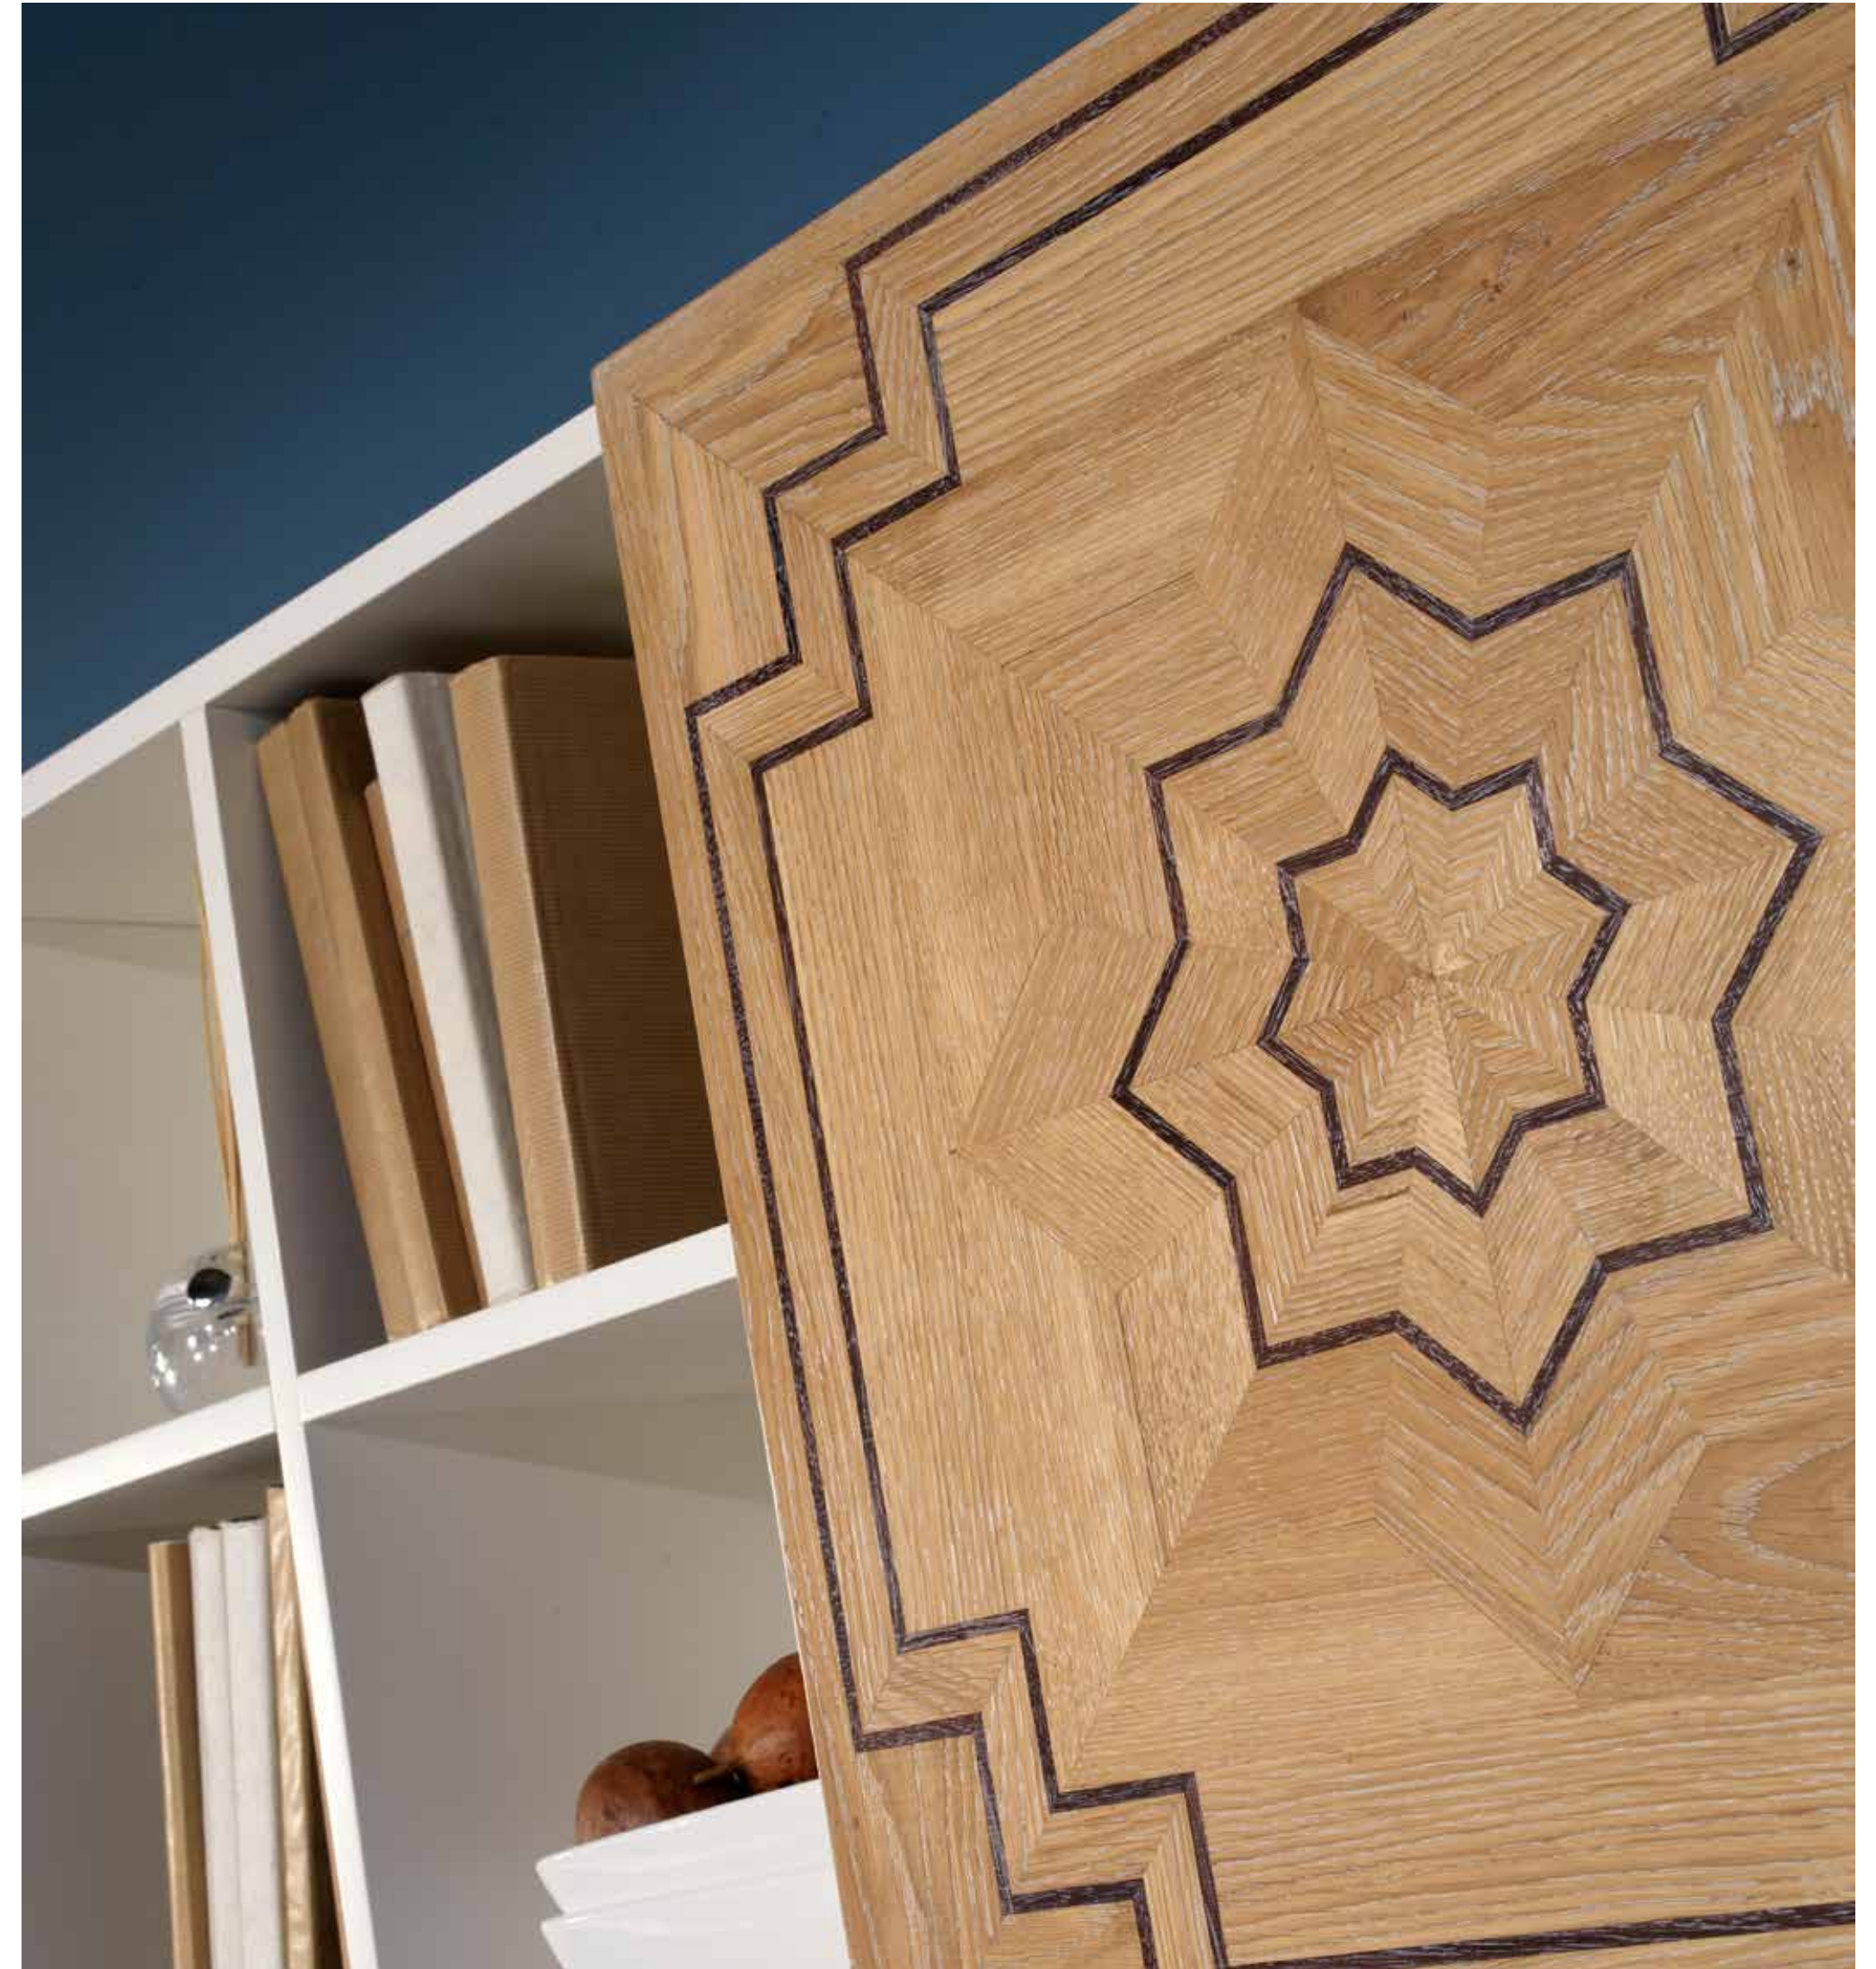

Composizione 679
L. 288 P. 46/34 H. 210 cm.
Finitura: Bianco Patinato - Greca Argento

Forme intriganti e seducenti vengono impreziosite dalle ante in rovere con motivo a stella. Marilyn ridefinisce e reinterpreta lo spazio, proprio come una persona lo immagina.

Intriguing and seductive forms are embellished by the oak doors with star motif. Marilyn redefined and reinterprets the space, just like a person imagines.